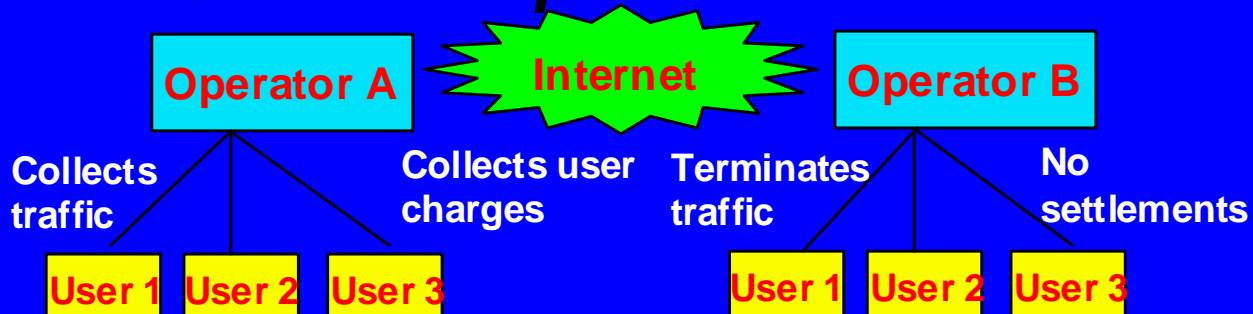

Enterprise Management

- **IT Management (1 staff member for 300-1000)**
 - Proprietary
 - Secure
 - Reliable
 - Controlled Cost
- **DC Management (1 staff member for 30-300 users)**
 - Protocol Oriented
 - Unreliable
 - SNMP Oriented
 - Hidden Cost
- **Telco (Voice) Management (1 staff member for 500-1000 users)**
 - Reliable
 - Proprietary
 - Free (Carrier's Mercy)

Wholesale pricing: what's the difference?

Settlement-payment traffic

Sender-keeps-all traffic

Global 3G Wireless Network Management