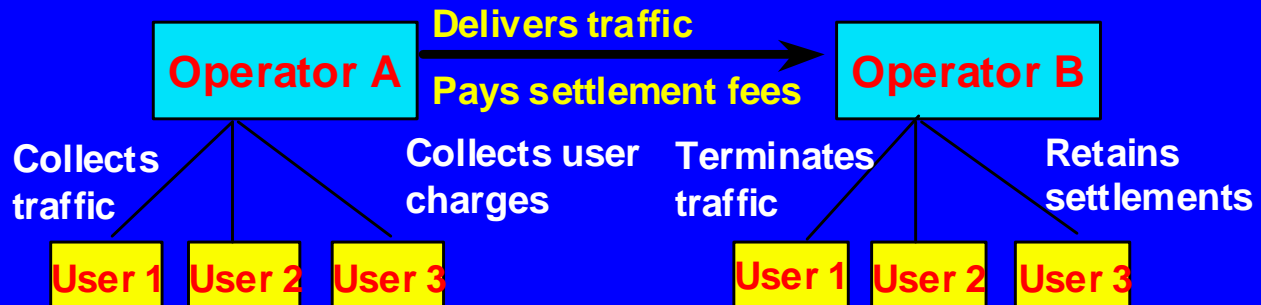

Enterprise Management

- **IT Management (1 staff member for 300-1000)**
 - Proprietary
 - Secure
 - Reliable
 - Controlled Cost
- **DC Management (1 staff member for 30-300 users)**
 - Protocol Oriented
 - Unreliable
 - SNMP Oriented
 - Hidden Cost
- **Telco (Voice) Management (1 staff member for 500-1000 users)**
 - Reliable
 - Proprietary
 - Free (Carrier's Mercy)

Wholesale pricing: what's the difference?

Settlement-payment traffic

Sender-keeps-all traffic

Global 3G Wireless Network Management